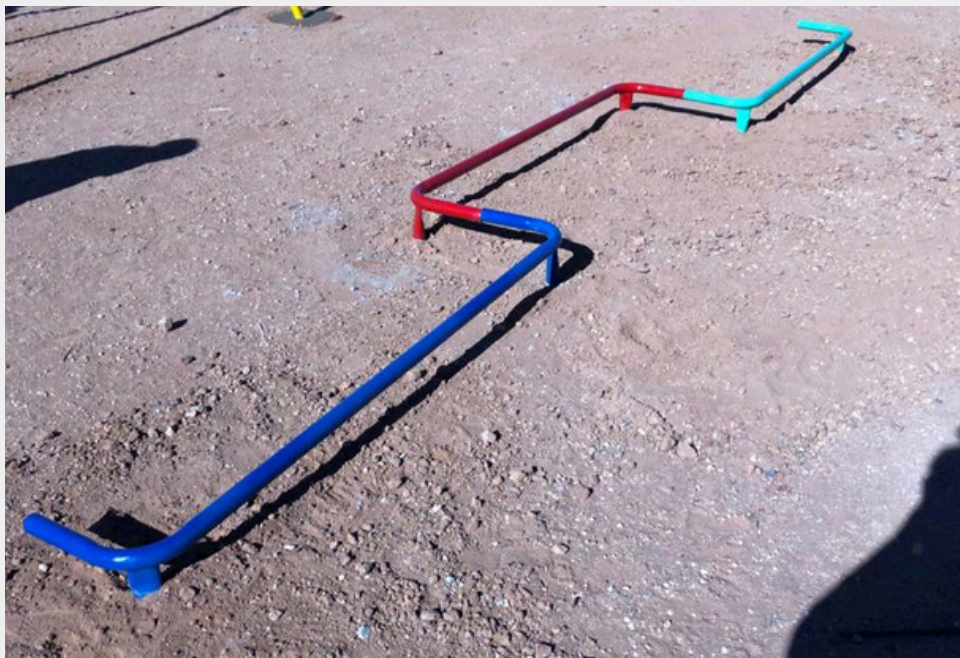

My First Playground

Combination Jungle Gym
R15 098,80 ex VAT

Recycled Plastic Jungle Gym
R17 800,00 ex VAT

2 Seater Swing
R 11 838,28 ex VAT

1.5 m Slide
R 12 063,20 ex VAT

Rainbow Climber
(Available in a set of 3 - S,M,L)
Price on Request

Balancing Beam
R 2 646,98 ex VAT

Tjoek Tjoek Train
R 14 560,30 ex VAT

Jeep Fixed Base
R 10 251,90 ex VAT

Toddler free standing roundabout

R 5 499,60 ex VAT

Toddler free standing See Saw

R 2 945,76 ex VAT

Peddle Car